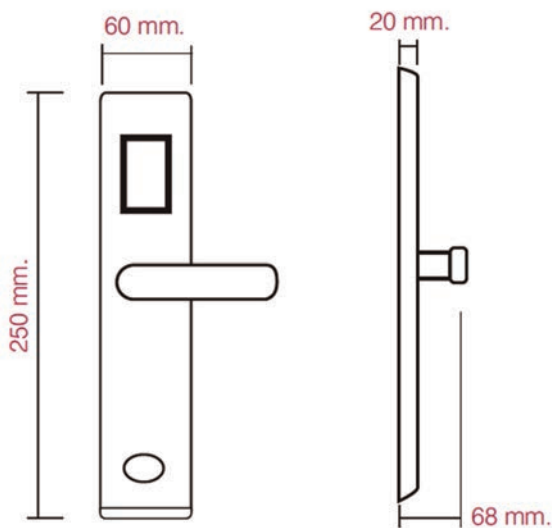

The Gaudi is a complete stand alone handle, NO additional wiring is required in the building. Everything is contained within the handle.

GAUDI Dimensions

Mortise lock supplied with the Gaudi range

Finishes available in the Gaudi range