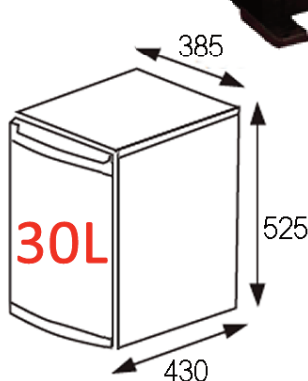

## Construction

Silent absorption cooling technology

1 - 7 degree C temperature range

Optional sliding hinge

Available in 3 sizes