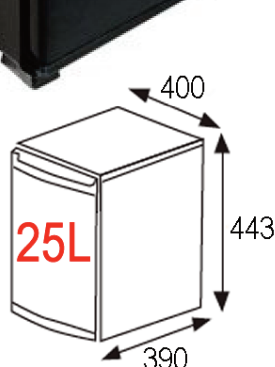

## Construction

Silent absorption cooling technology

1 - 7 degree C temperature range

Optional sliding hinge

Available in 3 sizes