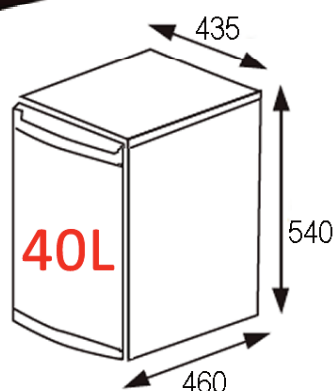

## Construction

Silent absorption cooling technology

1 - 7 degree C temperature range

Optional sliding hinge

Available in 3 sizes